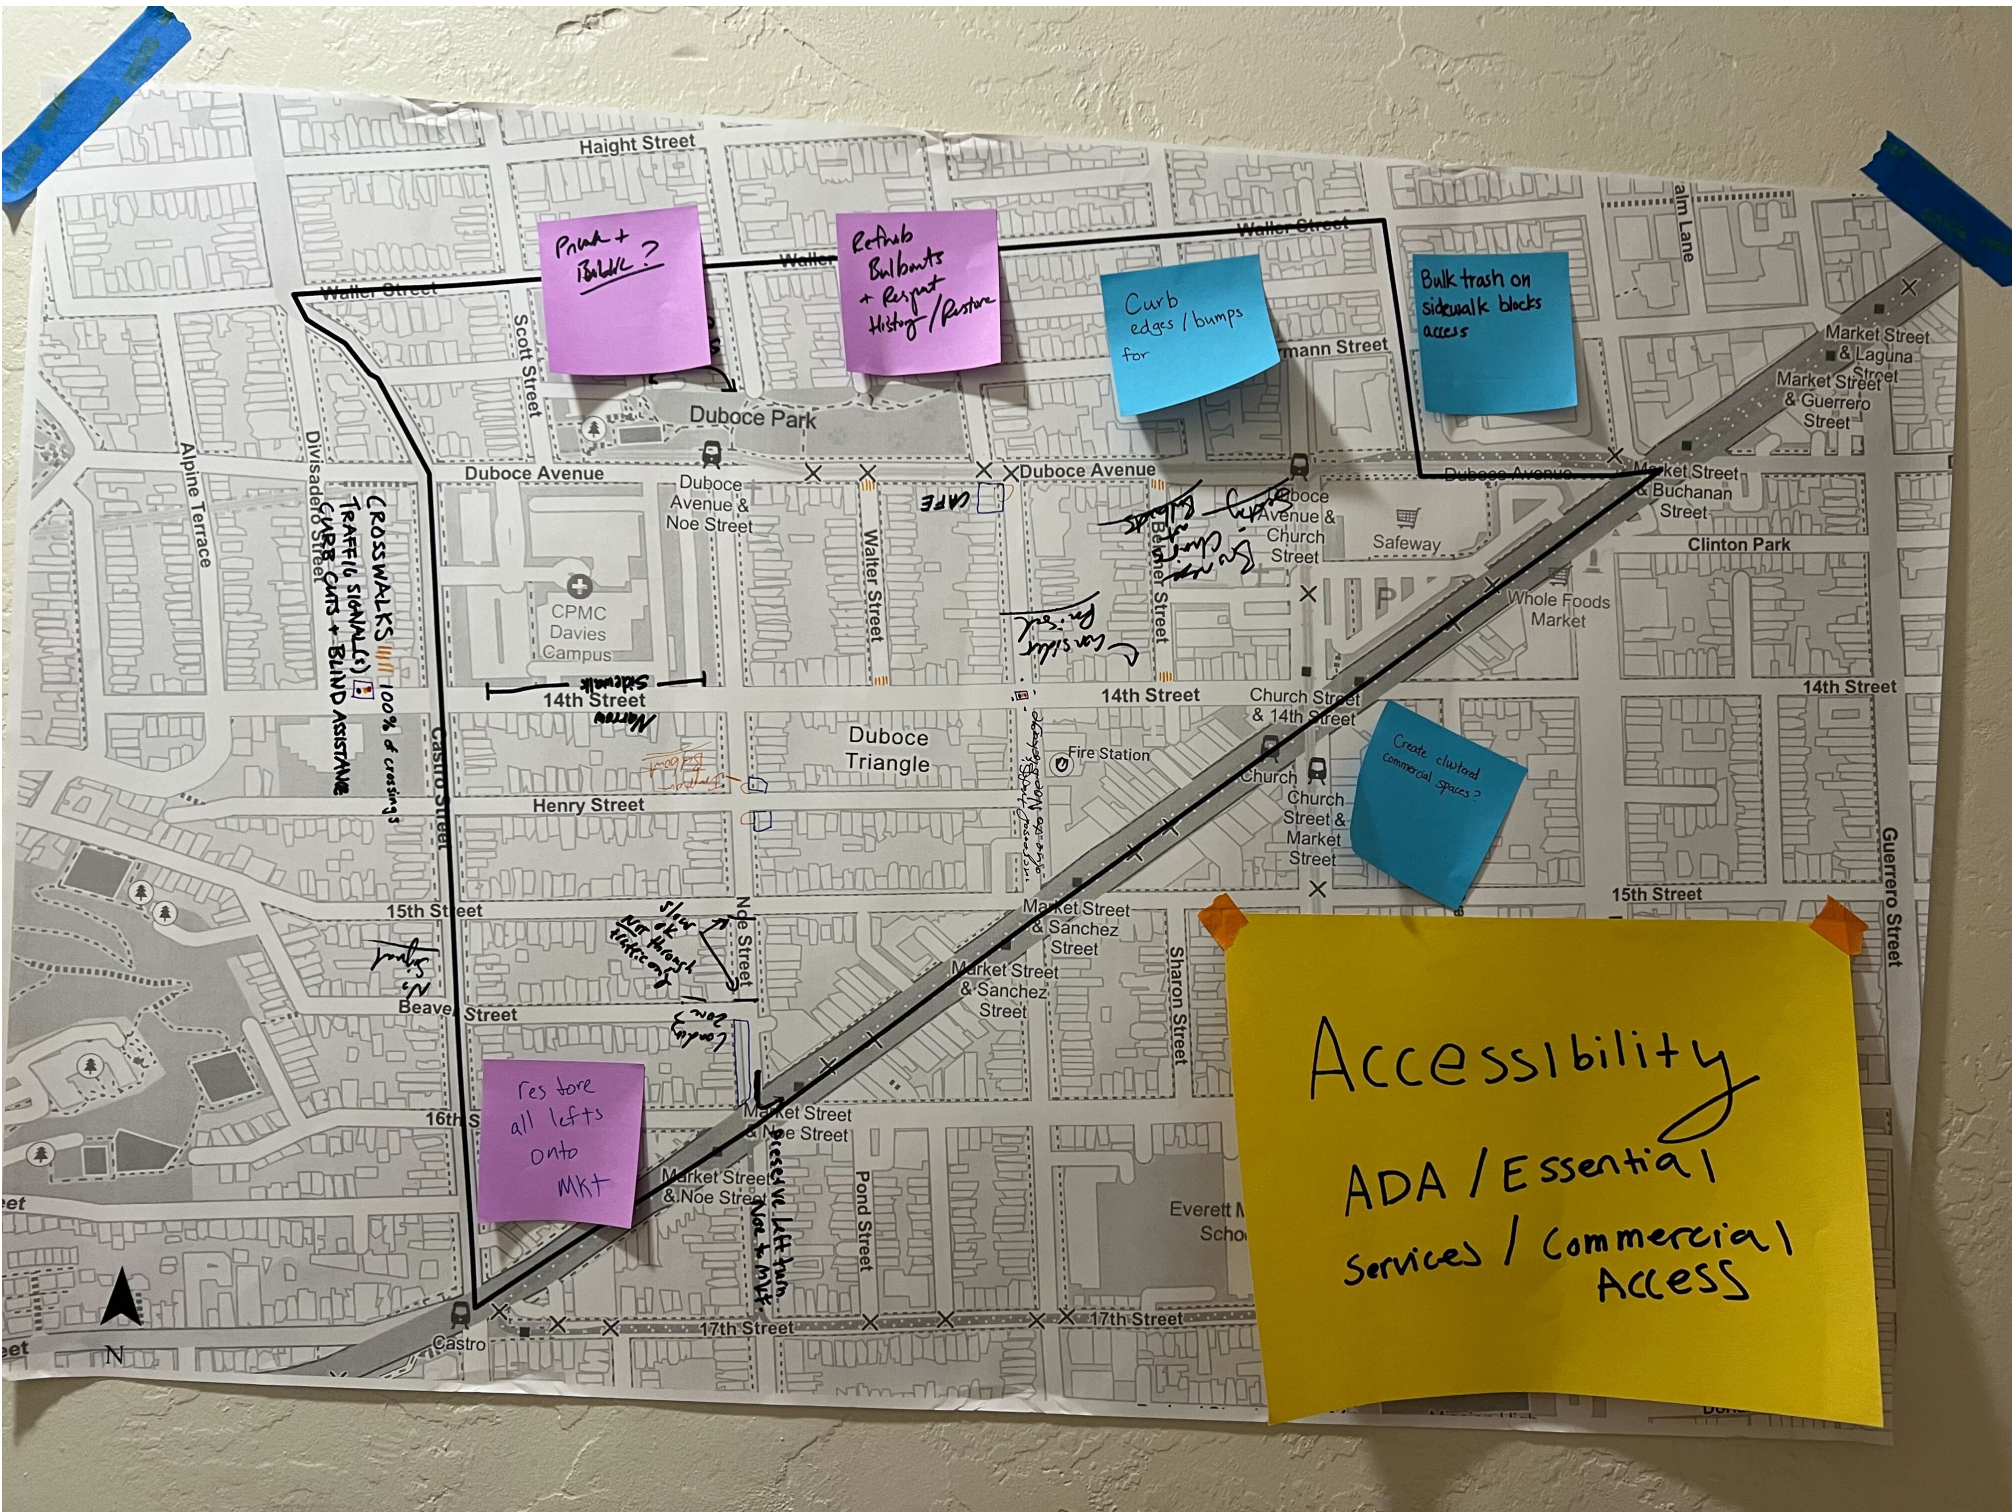

Prink + Bulb?

Refurb Bulbouts + Respect History / Restore

Curb edges / bumps for

Bulk trash on sidewalk blocks access

Create elevated commercial spaces?

Accessibility
ADA / Essential
Services / Commercial
Access

Restore all lefts onto Mkt

CROSSWALKS (TRAFFIC SIGNALS) CURB CUTS + BLIND ASSISTANCE

100% of crossings

Narrow Sidewalk

CAFE

Cafe

Fire Station

Church

Church Street & Market Street

Market Street & Sanchez Street

Market Street & Noe Street

Pond Street

Everett M. School

Alpine Terrace

Scott Street

Walter Street

Mann Street

Salm Lane

Market Street & Laguna Street
Market Street & Guerrero Street

Market Street & Buchanan Street

Clinton Park

Whole Foods Market

14th Street

14th Street

Church Street & 14th Street

Henry Street

Duboce Triangle

14th Street

Church Street & Market Street

15th Street

15th Street

Beaver Street

Nye Street

Market Street & Sanchez Street

Market Street & Sanchez Street

Sharon Street

16th Street

Market Street & Noe Street

Market Street & Noe Street

Pond Street

Everett M. School

17th Street

17th Street

17th Street

Castro